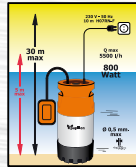

Potencia	1.300 wátios.	850 wátios.	400 wátios.	800 wátios.	400 wátios.	200 wátios.	600 wátios.	800 wátios.
Caudal	25.000 l./hora	13.500 l./hora	7.500 l./hora	5.500 l./hora	7.000 l./hora	4.000 l./hora	3.000 l./hora	3.200 l./hora
Elevación Max.	11,5 mts. de altura.	8 mts. de altura.	5 mts. de altura.	30 mts. de altura.	8 mts. de altura.	5 mts. de altura.	35 mts. de altura.	40 mts. de altura.
Tipo Agua	AGUAS SUCIAS.	AGUAS SUCIAS.	AGUAS SUCIAS.	AGUAS LIMPIAS.	AGUAS LIMPIAS.	AGUAS LIMPIAS.	8 mts. de aspiración.	8 mts. de aspiración.
	Cod: 08060124	Cod: 08060135	Cod: 08060130	Cod: 08060122	Cod: 08060120	Cod: 08060100	Cod: 08060145	Cod: 08060147

El auténtico serrucho Japonés

SAMURAI

Mas de 100 años fabricando serruchos

KANZAWA