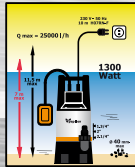

Potencia	1.300 wátios.	850 wátios.	400 wátios.	800 wátios.	400 wátios.	200 wátios.	600 wátios.	800 wátios.
Caudal	25.000 l./hora	13.500 l./hora	7.500 l./hora	5.500 l./hora	7.000 l./hora	4.000 l./hora	3.000 l./hora	3.200 l./hora
Elevación Max.	11,5 mts. de altura.	8 mts. de altura.	5 mts. de altura.	30 mts. de altura.	8 mts. de altura.	5 mts. de altura.	35 mts. de altura.	40 mts. de altura.
Tipo Agua	AGUAS SUCIAS.	AGUAS SUCIAS.	AGUAS SUCIAS.	AGUAS LIMPIAS.	AGUAS LIMPIAS.	AGUAS LIMPIAS.	8 mts. de aspiración.	8 mts. de aspiración.
	Cod: 08060124	Cod: 08060135	Cod: 08060130	Cod: 08060122	Cod: 08060120	Cod: 08060100	Cod: 08060145	Cod: 08060147

El auténtico serrucho Japonés

SAMURAI

Mas de 100 años fabricando serruchos

KANZAWA