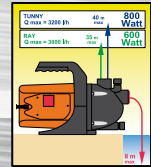

Potencia	1.300 wátios.	850 wátios.	400 wátios.	800 wátios.	400 wátios.	200 wátios.	600 wátios.	800 wátios.
Caudal	25.000 l./hora	13.500 l./hora	7.500 l./hora	5.500 l./hora	7.000 l./hora	4.000 l./hora	3.000 l./hora	3.200 l./hora
Elevación Max.	11,5 mts. de altura.	8 mts. de altura.	5 mts. de altura.	30 mts. de altura.	8 mts. de altura.	5 mts. de altura.	35 mts. de altura.	40 mts. de altura.
Tipo Agua	AGUAS SUCIAS.	AGUAS SUCIAS.	AGUAS SUCIAS.	AGUAS LIMPIAS.	AGUAS LIMPIAS.	AGUAS LIMPIAS.	8 mts. de aspiración.	8 mts. de aspiración.
	Cod: 08060124	Cod: 08060135	Cod: 08060130	Cod: 08060122	Cod: 08060120	Cod: 08060100	Cod: 08060145	Cod: 08060147

El auténtico serrucho Japonés

SAMURAI

Mas de 100 años fabricando serruchos

KANZAWA