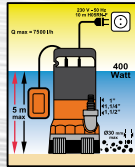

Potencia	1.300 wátios.	850 wátios.	400 wátios.	800 wátios.	400 wátios.	200 wátios.	600 wátios.	800 wátios.
Caudal	25.000 l./hora	13.500 l./hora	7.500 l./hora	5.500 l./hora	7.000 l./hora	4.000 l./hora	3.000 l./hora	3.200 l./hora
Elevación Max.	11,5 mts. de altura.	8 mts. de altura.	5 mts. de altura.	30 mts. de altura.	8 mts. de altura.	5 mts. de altura.	35 mts. de altura.	40 mts. de altura.
Tipo Agua	AGUAS SUCIAS.	AGUAS SUCIAS.	AGUAS SUCIAS.	AGUAS LIMPIAS.	AGUAS LIMPIAS.	AGUAS LIMPIAS.	8 mts. de aspiración.	8 mts. de aspiración.
	Cod: 08060124	Cod: 08060135	Cod: 08060130	Cod: 08060122	Cod: 08060120	Cod: 08060100	Cod: 08060145	Cod: 08060147

El auténtico serrucho Japonés

SAMURAI

Mas de 100 años fabricando serruchos

KANZAWA