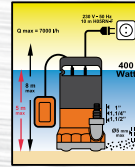

Potencia	1.300 wátios.	850 wátios.	400 wátios.	800 wátios.	400 wátios.	200 wátios.	600 wátios.	800 wátios.
Caudal	25.000 l./hora	13.500 l./hora	7.500 l./hora	5.500 l./hora	7.000 l./hora	4.000 l./hora	3.000 l./hora	3.200 l./hora
Elevación Max.	11,5 mts. de altura.	8 mts. de altura.	5 mts. de altura.	30 mts. de altura.	8 mts. de altura.	5 mts. de altura.	35 mts. de altura.	40 mts. de altura.
Tipo Agua	AGUAS SUCIAS.	AGUAS SUCIAS.	AGUAS SUCIAS.	AGUAS LIMPIAS.	AGUAS LIMPIAS.	AGUAS LIMPIAS.	8 mts. de aspiración.	8 mts. de aspiración.
	Cod: 08060124	Cod: 08060135	Cod: 08060130	Cod: 08060122	Cod: 08060120	Cod: 08060100	Cod: 08060145	Cod: 08060147

El auténtico serrucho Japonés

SAMURAI

Mas de 100 años fabricando serruchos

KANZAWA