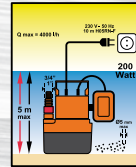

Potencia	1.300 wátios.	850 wátios.	400 wátios.	800 wátios.	400 wátios.	200 wátios.	600 wátios.	800 wátios.
Caudal	25.000 l./hora	13.500 l./hora	7.500 l./hora	5.500 l./hora	7.000 l./hora	4.000 l./hora	3.000 l./hora	3.200 l./hora
Elevación Max.	11,5 mts. de altura.	8 mts. de altura.	5 mts. de altura.	30 mts. de altura.	8 mts. de altura.	5 mts. de altura.	35 mts. de altura.	40 mts. de altura.
Tipo Agua	AGUAS SUCIAS.	AGUAS SUCIAS.	AGUAS SUCIAS.	AGUAS LIMPIAS.	AGUAS LIMPIAS.	AGUAS LIMPIAS.	8 mts. de aspiración.	8 mts. de aspiración.
	Cod: 08060124	Cod: 08060135	Cod: 08060130	Cod: 08060122	Cod: 08060120	Cod: 08060100	Cod: 08060145	Cod: 08060147

El auténtico serrucho Japonés

SAMURAI

Mas de 100 años fabricando serruchos

KANZAWA