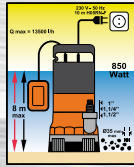

Potencia	1.300 wátios.	850 wátios.	400 wátios.	800 wátios.	400 wátios.	200 wátios.	600 wátios.	800 wátios.
Caudal	25.000 l./hora	13.500 l./hora	7.500 l./hora	5.500 l./hora	7.000 l./hora	4.000 l./hora	3.000 l./hora	3.200 l./hora
Elevación Max.	11,5 mts. de altura.	8 mts. de altura.	5 mts. de altura.	30 mts. de altura.	8 mts. de altura.	5 mts. de altura.	35 mts. de altura.	40 mts. de altura.
Tipo Agua	AGUAS SUCIAS.	AGUAS SUCIAS.	AGUAS SUCIAS.	AGUAS LIMPIAS.	AGUAS LIMPIAS.	AGUAS LIMPIAS.	8 mts. de aspiración.	8 mts. de aspiración.
	Cod: 08060124	Cod: 08060135	Cod: 08060130	Cod: 08060122	Cod: 08060120	Cod: 08060100	Cod: 08060145	Cod: 08060147

El auténtico serrucho Japonés

SAMURAI

Mas de 100 años fabricando serruchos

KANZAWA